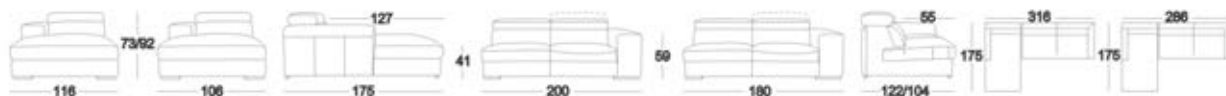

S A M B A

這是一款簡約、時尚而又大氣的沙發。方正的款式結合寬大的扶手給人厚實的感覺，靠頭的功能設計，可根據客戶需求，自由調節，增強其舒適度。坐墊還設計了伸縮功能，可配合靠背的打開實現小躺位的功能，搭配不銹鋼腳更具現代感，讓整套沙發更具時代特徵。

It is a simple, fashionable and graceful sofa, giving people a thick sense with its upright style and lenient armrest; the headrest can be adjusted freely according to your needs to improve its comfort; the cushion can stretch out or draw back and serve as a lying seat together with the opening of backrest; the stainless steel feet makes it more modernized and have the most characteristics of the time.