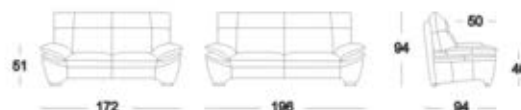

1811 **ICELAND**

這是一款針對亞洲市場設計的，運用日本市場獨有的Karimoku風格，融合顧家特有款式風格，坐感偏硬，靠背較高分割左右兩塊，均有弧度，是根據市場特性，提高使用舒適度，扶手U型外翻設計，使人躺在上面也可充當頭枕。7公分高木質腳的設計方便家居清潔。

The sofa is specially designed for the Asian market, the Japanese market's unique style "Karmoku" fusion with "Kuka" style. In line with the market demand, the sitting of this sofa is more rigid, high backrest is divided into two parts with arc shape which highly improve its comfort. Armrest with U-Valgus design makes it act as a headrest when lying on it. High wooden feet design with 7cm made it more convenience for household cleaning.