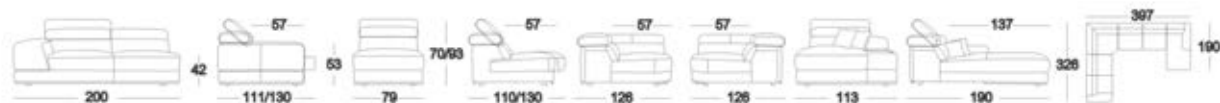

ACTIVE

大氣、現代、簡潔，這款沙發很好的體現了這些特點。說它大氣，寬大的扶手，飽滿厚實的坐墊和靠背，沒有多餘的開線，也沒有複雜的造型；說它現代，在簡練的造型之中，帶有多處實用的功能設計，如靠背帶有上下翻轉功能，滿足不同的坐姿需求，坐墊還可往外伸出形成一個躺位，非常實用的設計；說它簡潔，方整幹練的外形，幾乎沒有多餘的無意義的設計。在整體上給人氣勢非凡的同時，很多細節之處同樣讓人難忘，扶手外側增加的金屬嵌條，豐富了原有簡單的外形，與底部作為沙發腳的金屬條相得益彰。扶手內側的斜線也為整體平直的線條帶來動感，另外躺位處還有非常實用的置物盒。

It is a lofty modern and simple sofa. Its lenient armrest, plump and thick cushion and backrest without redundant open line and complex design fully mirror its atmosphere; its simple and elegant and practical with its backrest belt turning upside and down freely which can satisfy different seating postures, and its cushion stretching out to be a lying seat fully reflect its contemporary; its upright and delicate shape without redundant and meaningless design fully explains its simplicity. Its details also attract people's attention successfully apart from its extraordinary momentum shape: the metal insertion strip outside the armrest enriches its simple shape, complementing each other with the metal strip serving as the bottom sofa feet; the oblique line inside the armrest also brings the whole straight line visually vivacious sense; the lying seat is designed with very practical object box.