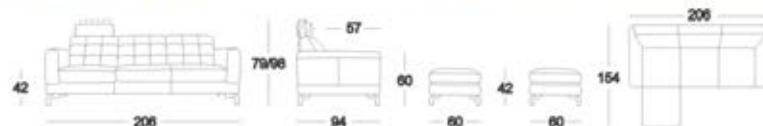

1519

MERCIFUL

這是一款靈巧、舒適的氣質型沙發。吸收了簡約設計的精髓，也展現了它特有的細膩和時尚，扶手前口的嵌條，立體而層次分明，靠背複雜的拉點和簡潔外觀形成了強烈的碰撞，不經意間將精緻的生活情趣悄然釋放，整個造型簡潔、時尚，沒有多餘的修飾，但不乏細節，搭配不銹鋼架空腳，使整套沙發顯得非常輕巧時尚。三人位長墊可與躺位通用，拼成3+躺造型實用性很強。

It is a smart comfortable graceful sofa, fusing the essence of simplicity and highlighting its special exquisiteness and fashion. The slug of the armrest fore-edge is stereoscopic with distinct gradation; the complex pull point of the backrest contrasts strongly with its simple appearance, liberating exquisite delight of life quietly; it is simple, and fashionable without redundant ornament; its specific parts like stainless steel suspension feet make sofa look light and fashionable. The long cushion of the seat for three people can also be used for lying together with lying seat, composing 3+lying seat with strong feasibility.