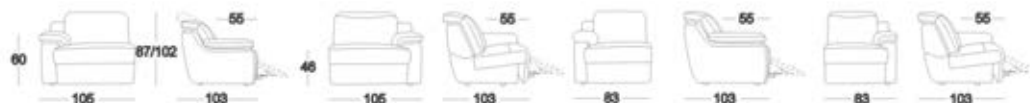

HUMBLE

人生總是有多個面組成的，工作會客的你需要展現出莊重大方的一面，居家休閒時候的你需要釋放疲勞，展現最真我的一面。1282這款功能沙發幫您實現了這種可能。這款現代風格類的功能沙發，不同以往功能沙發繁瑣的設計。簡潔硬朗的線條貫穿整個產品，坐墊嵌到扶手中表現得內斂而和諧，坐墊與前口腳踏板設計成為一個整體，避免了以往功能沙發展開後空隙給人帶來的不適。

People have various features, for example, you need show solemn and generosity when you meet your visitors during work, and you want to behave your actual self when you are at home. The modern 1282 is such a sofa different from those with complex design that can meet all your needs, with simple and clear line going through it. The cushion is inlayed onto the armrest with a temperature of restraining and harmony; the cushion is connected together with the fore-edge foot rest, avoiding the gap which occurs and makes people uncomfortable when the previous sofas are opened.