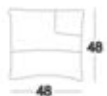

#Z-017

#Z-018

#Z-019

#Z-020

#Z-023

#Z-026