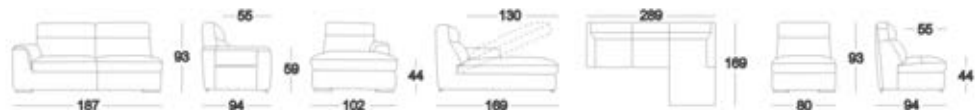

HOPEFUL

這是一款現代、簡歐風格，其尺寸比例完全符合人體工程學的原理，靠背嚴格按黃金比例分割開線，能恰到好處的襯托頸部和頭部，給你最大限度的得到放鬆。扶手前的對比配色皮搭配，起到畫龍點睛效果，更富產品的層次感。扶手外的不銹鋼金屬條裝飾，不經意間流露出一現代與時尚的氣息。帶有儲物功能的躺位，能最大限度利用空間。優質的牛皮和高回彈海綿結合，帶給您非一般的觸感享受，時刻讓您感受無與倫比的舒適。

It is a sofa with modern simple European style and its dimension scale exactly matches the theory of human engineering. The backrest line is strictly set out according to golden ratio, which can support your neck and head to the point, making you relax to extreme. The match color of the armrest fore-edge contrasting with the leather brings out the crucial point, highlighting the product layer sense; the stainless metal strip outside the armrest betrays modern and fashion naturally; the lying seat which can store objects utilizes space to extreme; the filler composed of high-class cow leather and high spring-back sponge can bring you special feeling and incomparable comfort at every second.