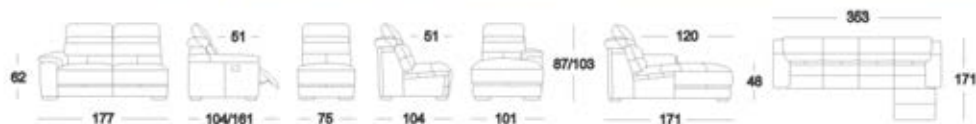

GN 031 **SILENCE**

這是一款現代類型的功能沙發，整體沙發偏向於現代時尚的價值感，L形的扶手造型，舒適飽滿的靠背、坐墊，都更添了一份大氣之美。同時在靠背上做雙層設計，讓腰墊的曲線更加的貼合你的身體，頭枕做獨立的手動的功能設定，配以整體的電動功能，人性化的選擇任一舒適位置，簡單的功能操作，讓你的居家生活更加的舒適與時尚。

It is a modern functional sofa with the value of modern fashion. The L-shape armrest and cozy and plump backrest and cushion enhance its atmosphere; the cushion curve formed by double layers of the backrest perfectly matches your body; the independent manual function of headrest is combined exactly with its whole electric function, enabling you to choose any seating posture you like. Its simple functional operation makes your life more comfortable and fashionable.