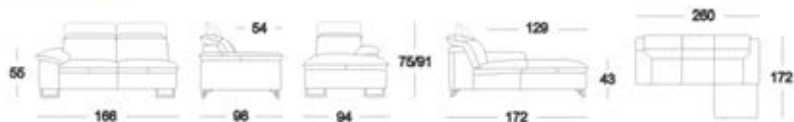

2511 **CHANGE**

下厚上薄的雙層坐墊設計降低了沙發成本的同時，也保證坐墊的鬆軟度。扶手也運用了坐墊的風格，蓬鬆內斜的扶手軟包既能作為手臂的依託也能在人躺下是作為頭部的靠墊。靠頭的翻動功能讓沙發變得更加靈活多變，滿足頭部墊靠的不同需求。

Double layer cushion with the upper thin and the lower thick reduces the sofa cost and also provides softness; the style of cushion also applies to armrest, with its fluffy and soft roll obliquing inside, serving as support of arms and also a head cushion when lying down; the turning function of headrest makes sofa more flexible and changeable to meet different demands of the headrest.