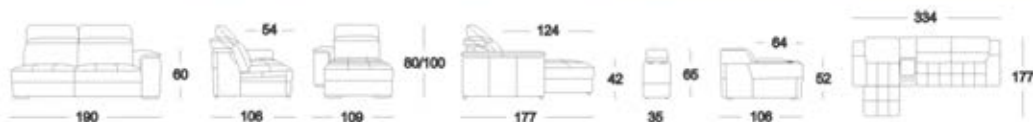

RADIANT

這是躺位，茶几，靠背均有功能的現代功能性沙發。整體風格簡潔大方，不失設計感，扶手雖然方正，但是軟包墊的設計，增加沙發的舒適感。靠頭功能增加了沙發的可調節性，可以隨意根據自身要求，改變靠背的傾斜度，達到最佳舒適感。躺位具有前後伸出的功能，是引用新型功能件，使沙發在整體上最大限度的發揮了實用性，增加躺位面積。坐墊前口採用弧度開線，與整體方正感形成對比，體現沙發的設計靈動性。茶几的增加，是沙發在實用度上大大增加了優勢，茶几具有儲物功能，這些功能性的結合，是現代傢俱的完整體現。

It is a modern sofa serving as a lying seat, tea table and backrest with simplicity and generosity and designer-look. Despite of the upright armrest, its soft roll improves sofa comfort; the headrest enables you to adjust the sofa according to your needs to change the backrest inclination in order to obtain optimum comfort; the lying seat, with new type of function button, can extend from back and forth, expanding the lying area, and exerting its practicability to extreme as a whole; the fore-edge of the cushion is setting out in radian, and contrasts to the whole upright sense, reflecting the flexibility of sofa design; the function of tea table which can store objects strengthens the sofa advantage greatly. The combination of these functions embodies the modern furniture perfectly.