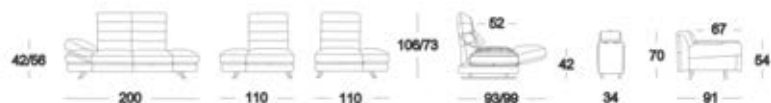

SUNDERLAND

這套沙發是顧家自主研發，首套坐墊可旋轉功能的沙發。靠背採用新型折迭功能，可翻起打開，合起時是光滑矮靠背，打開後，在內部設計了拉點，形成對比，靠頭雙杆獨立調節可隨意彎曲，坐墊可平移旋轉90°，使1.5人為轉變為躺位。扶手也有翻起調節功能，多檔位可選擇任意角度。扶手下方設計為實木桌板，當座位旋轉為躺位的時實現置物功能。中間為多功能茶几，具有LED夜燈功能，IPAD書板支撐功能，茶杯孔功能，打開後又是一個儲物功能，是多功能一體化設計的實現。金屬高腳，使沙發顯得更加輕巧。

It is a sofa that is researched and developed by KUKA independently with its cushion can rotate the first time. Its backrest can be enfolded and opened freely: when enfolded, it is a smooth short backrest; when opened, the pull point inside postures a contrast with the sofa. The double poles of the headrest can be adjusted independently and curved freely; the cushion can be rotated 90 degrees horizontally to form a lying seat instead of a seat for 1.5 people; the armrest can also be turned up and adjusted and its multiple file seats can be adjusted to any angle; the bottom of the armrest is designed with solid wood plank which can store objects when the seat is rotated to lying seat. The medium is a multifunctional tea table which owns the function of LED night-light, IPAD support board, tea cup hole and object box when opened, integrating multiple function; its metal high feet make the sofa look lighter.