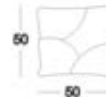

#Z-017

#Z-018

#Z-019

#Z-020

#Z-023

#Z-026