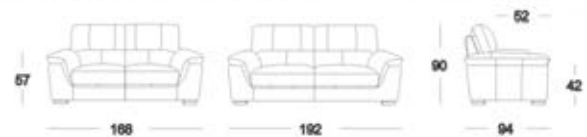

1733 YOYO

此款沙發整體的感覺參考了1703#的風格，但更貼近當地市場。沙發的尺寸大小符合主流市場要求，在保證沙發舒適度的前提下，將尺寸控制在合理的範圍內。坐墊柔軟蓬鬆，厚厚的坐墊層保證舒適的坐感。鬆軟的扶手軟包一直延伸到坐墊底框，微微內斜的設計，使得扶手兼具了枕頭的作用，讓小尺寸得三人位也具備“躺”的功能。靠背可以拆卸，解決了當地用戶房屋過道狹小，沙發進出房間困難的問題。

The sofa style largely learns from that of sofa 1703#, but more localized with its size satisfying the local market demands. It is designed within the reasonable size with the premise of ensuring comfort; soft, thick and fluffy cushion makes seating cozy; watery armrest soft roll obliquing inside slightly, extends to the cushion bottom, acting the function of pillow and enabling the seat for three people in small size to enjoy the function of "lying"; the backrest can be taken down, ensuring the easy entering and exiting of the sofa from room whose aisle is narrow and small.