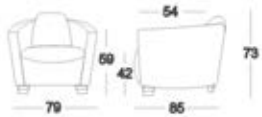

JUNGLE
A-162