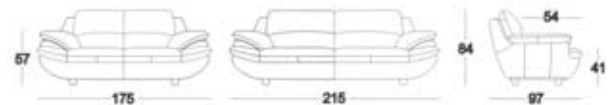

2511 **CHANGE**

下厚上薄的雙層坐墊設計降低了沙發成本的同時，也保證坐墊的鬆軟度。扶手也運用了坐墊的風格，蓬鬆內斜的扶手軟包既能作為手臂的依託也能在人躺下是作為頭部的靠墊。靠頭的翻動功能讓沙發變得更加靈活多變，滿足頭部墊靠的不同需求。

Double layer cushion with the upper thin and the lower thick reduces the sofa cost and also provides softness; the style of cushion also applies to armrest, with its fluffy and soft roll obliquing inside, serving as support of arms and also a head cushion when lying down; the turning function of headrest makes sofa more flexible and changeable to meet different demands of the headrest.

1733 YOYO

此款沙發整體的感覺參考了1703#的風格，但更貼近當地市場。沙發的尺寸大小符合主流市場要求，在保證沙發舒適度的前提下，將尺寸控制在合理的範圍內。坐墊柔軟蓬鬆，厚厚的坐墊層保證舒適的坐感。鬆軟的扶手軟包一直延伸到坐墊底框，微微內斜的設計，使得扶手兼具了枕頭的作用，讓小尺寸得三人位也具備“躺”的功能。靠背可以拆卸，解決了當地用戶房屋過道狹小，沙發進出房間困難的問題。

The sofa style largely learns from that of sofa 1703#, but more localized with its size satisfying the local market demands. It is designed within the reasonable size with the premise of ensuring comfort; soft, thick and fluffy cushion makes seating cozy; watery armrest soft roll obliquing inside slightly, extends to the cushion bottom, acting the function of pillow and enabling the seat for three people in small size to enjoy the function of "lying"; the backrest can be taken down, ensuring the easy entering and exiting of the sofa from room whose aisle is narrow and small.